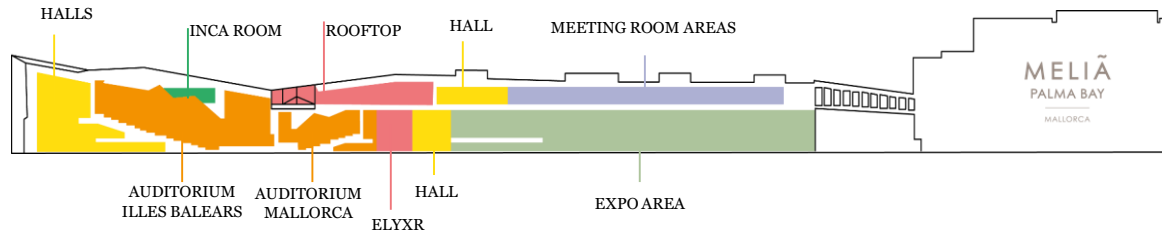

# Palma Convention Center

Palma Convention Center  
Managed by Meliá Hotels International

2  
Auditoriums  
471 & 1966  
seats

More than  
4.000 smq of  
exhibition  
area

27  
Break-out  
rooms

■ HALL ■ AUDITORIUMS ■ INCA ROOM ■ ROOFTOP & ELYXR ■ MEETING ROOMS ■ EXPO AREA