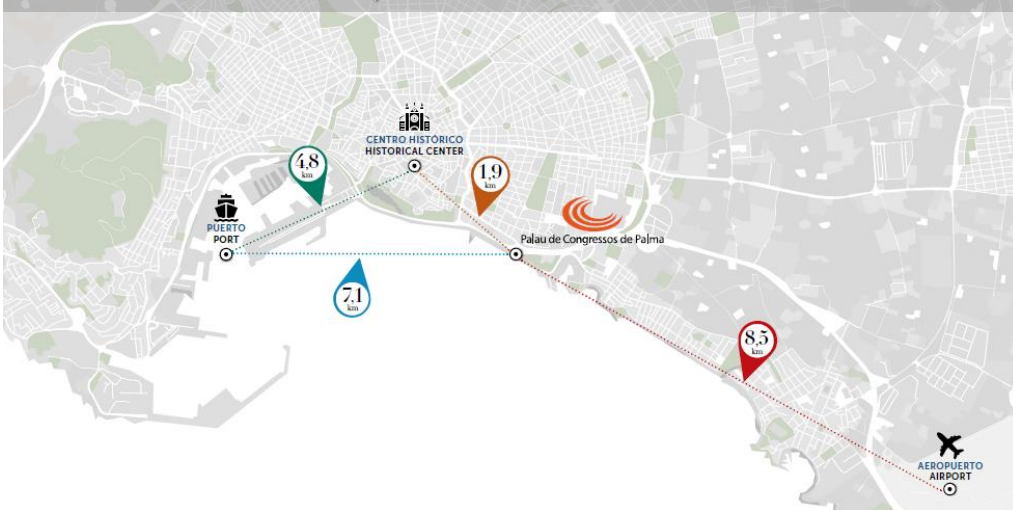

# DISTANCES, PALMA DE MALLORCA

Palma's Cathedral, historical city center & the Marina

La Lonja in the pedestrian historical city center