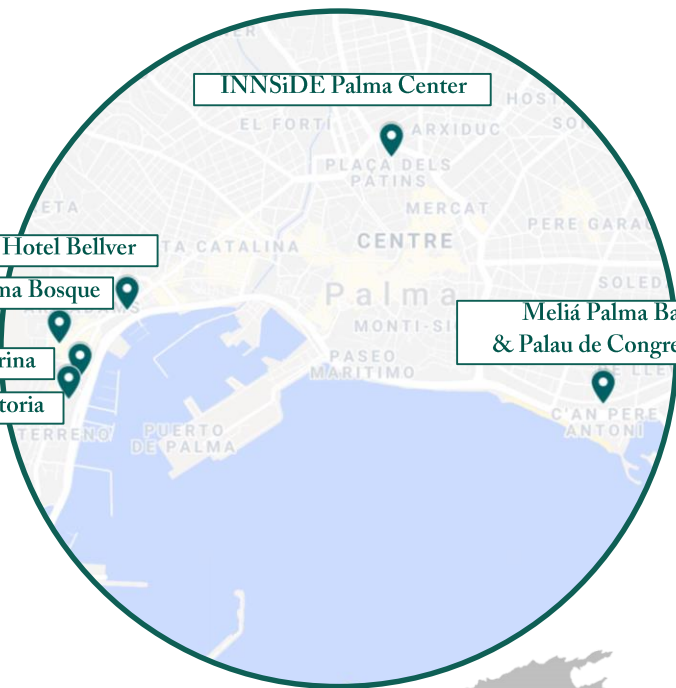

# DISTANCES, PALMA DE MALLORCA

Palma's Cathedral, historical city center & the Marina

La Lonja in the pedestrian historical city center

PARIS 1,50 hours

MILANO 1,50 hours

FRANKFURT 2,05 hours

LONDON 2,15 hours

AMSTERDAM 2,25 hours

OSLO 3,25 hours

STOCKHOLM 3,35 hours

# Why Palma?

1. New Congress Center managed by MHI
2. Mediterranean weather. Average of 18°C / 64 °F
3. Excellent flight connections: +380 routes, 3 continents
4. Several sports facilities: speed circuit, marina, golf
5. 23 golf courses
6. White sand beaches & turquoise waters
7. Mediterranean cuisine & International author restaurants
8. Cultural & social activities
9. Shopping destination
10. Vibrant nightlife

## Meliá portfolio in Palma

Hotel Bellver

INNSiDE Palma Bosque

Meliá Palma Marina

Gran Meliá Victoria

Meliá Palma Bay & Palau de Congressos

INNSiDE Palma Center

6